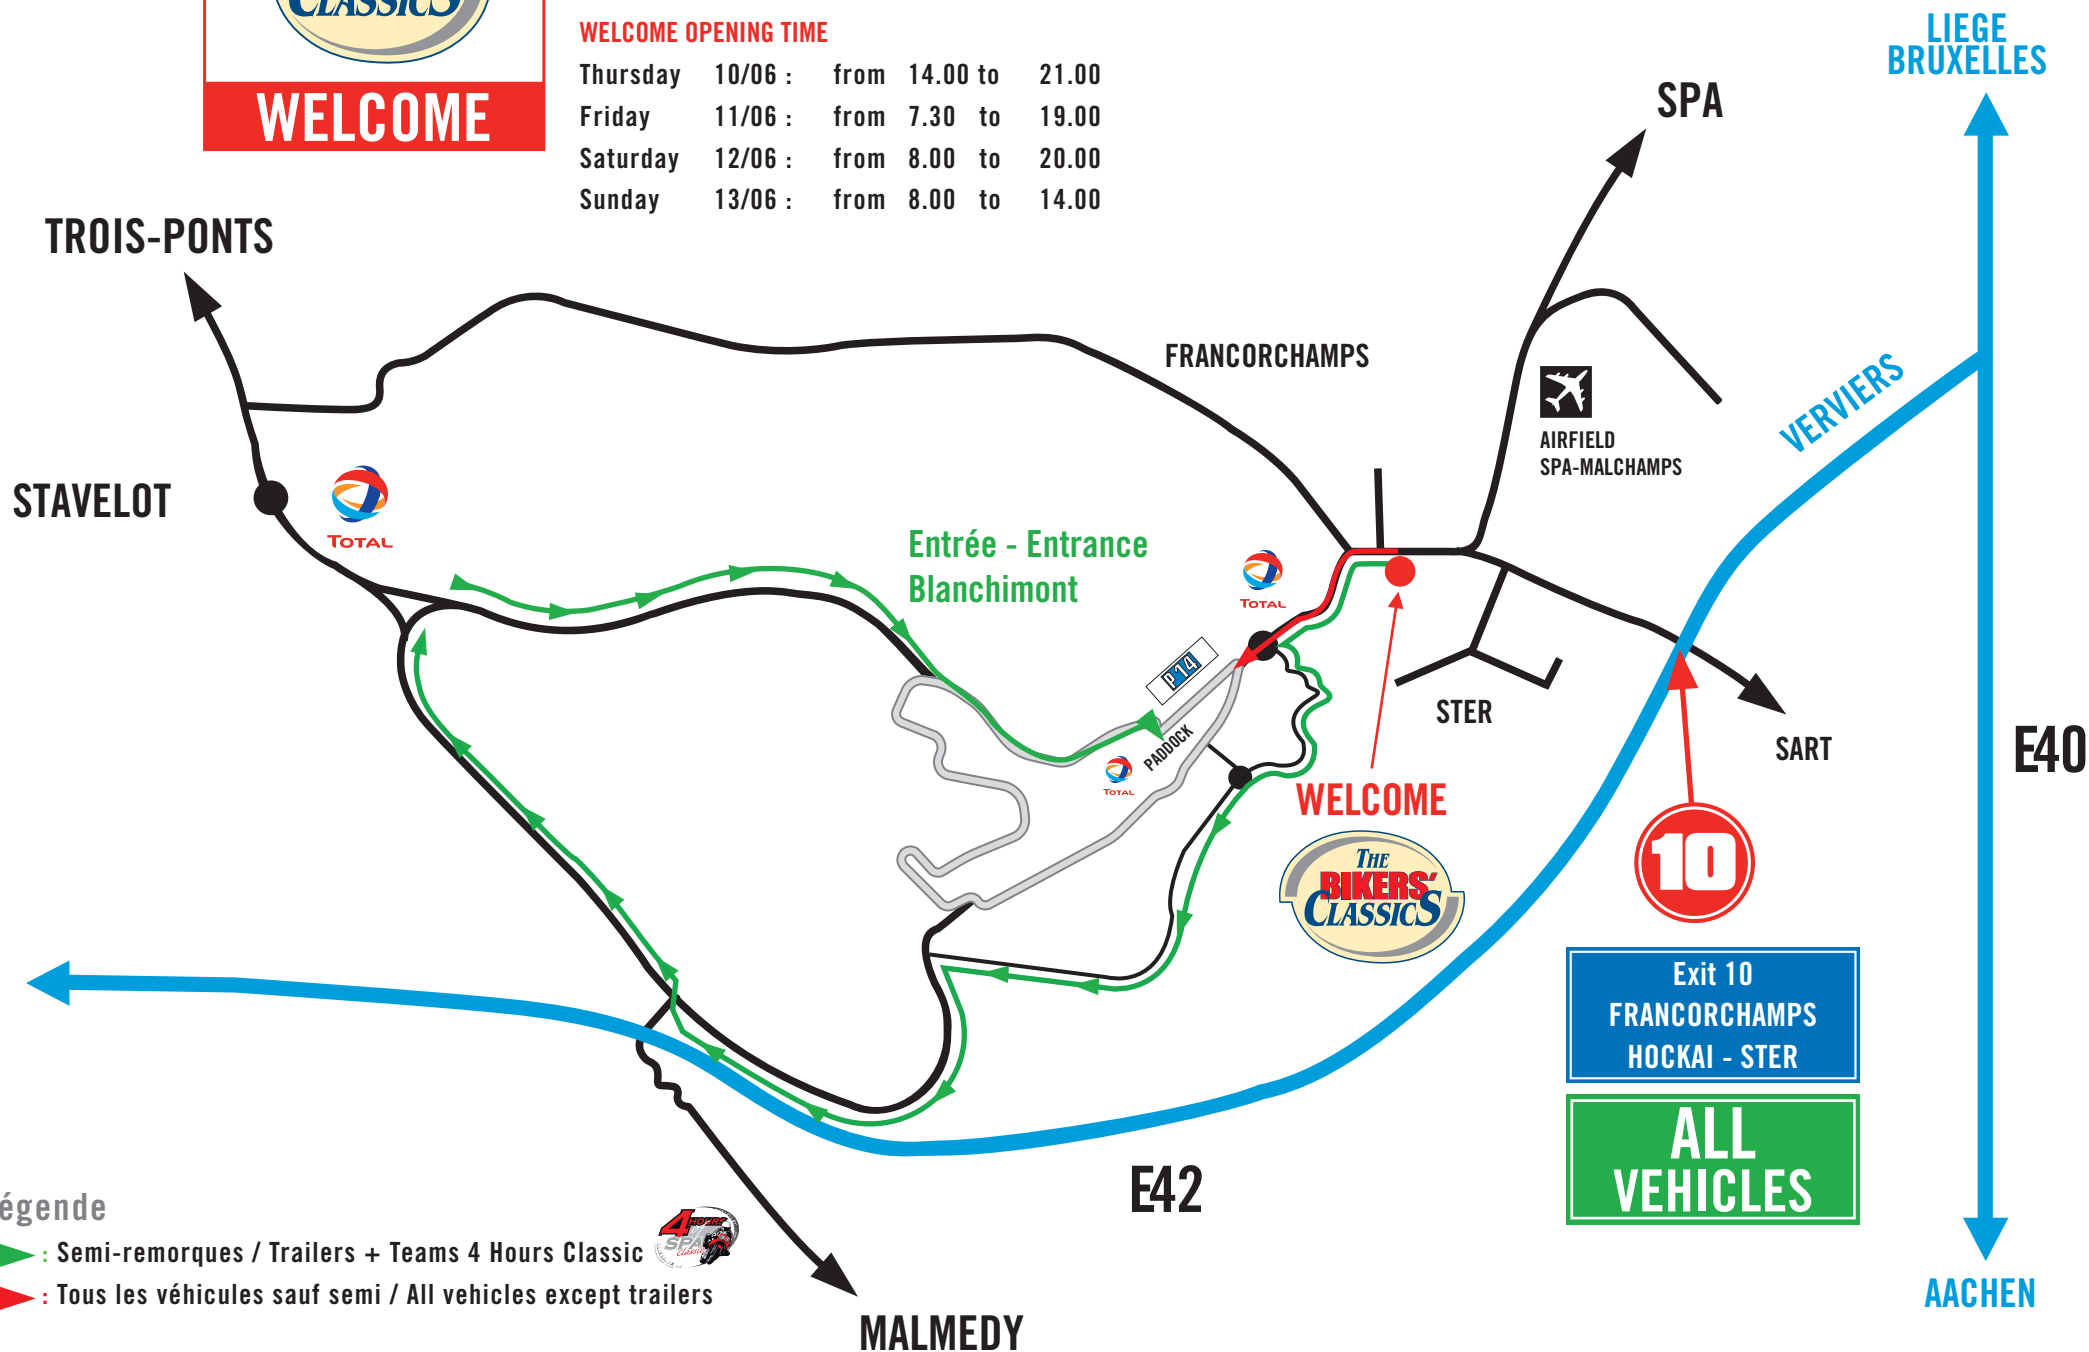

# HOSTELLERIE LE ROANNAY - Route de Spa, 155 B-4970 FRANCORCHAMPS

Coordonnées GPS : 50° 27' 20" N - 05° 57' 15" E

## WELCOME OPENING TIME

Thursday	10/06	from 14.00 to 21.00
Friday	11/06	from 7.30 to 19.00
Saturday	12/06	from 8.00 to 20.00
Sunday	13/06	from 8.00 to 14.00

### Légende

: Semi-remorques / Trailers + Teams 4 Hours Classic

: Tous les véhicules sauf semi / All vehicles except trailers